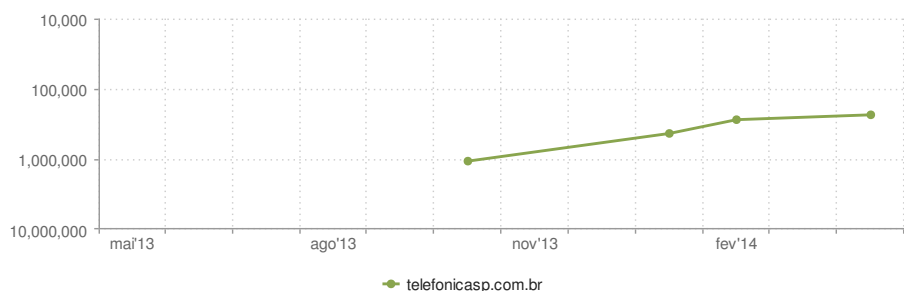

RANK ALEXA DOS COMPETIDORES